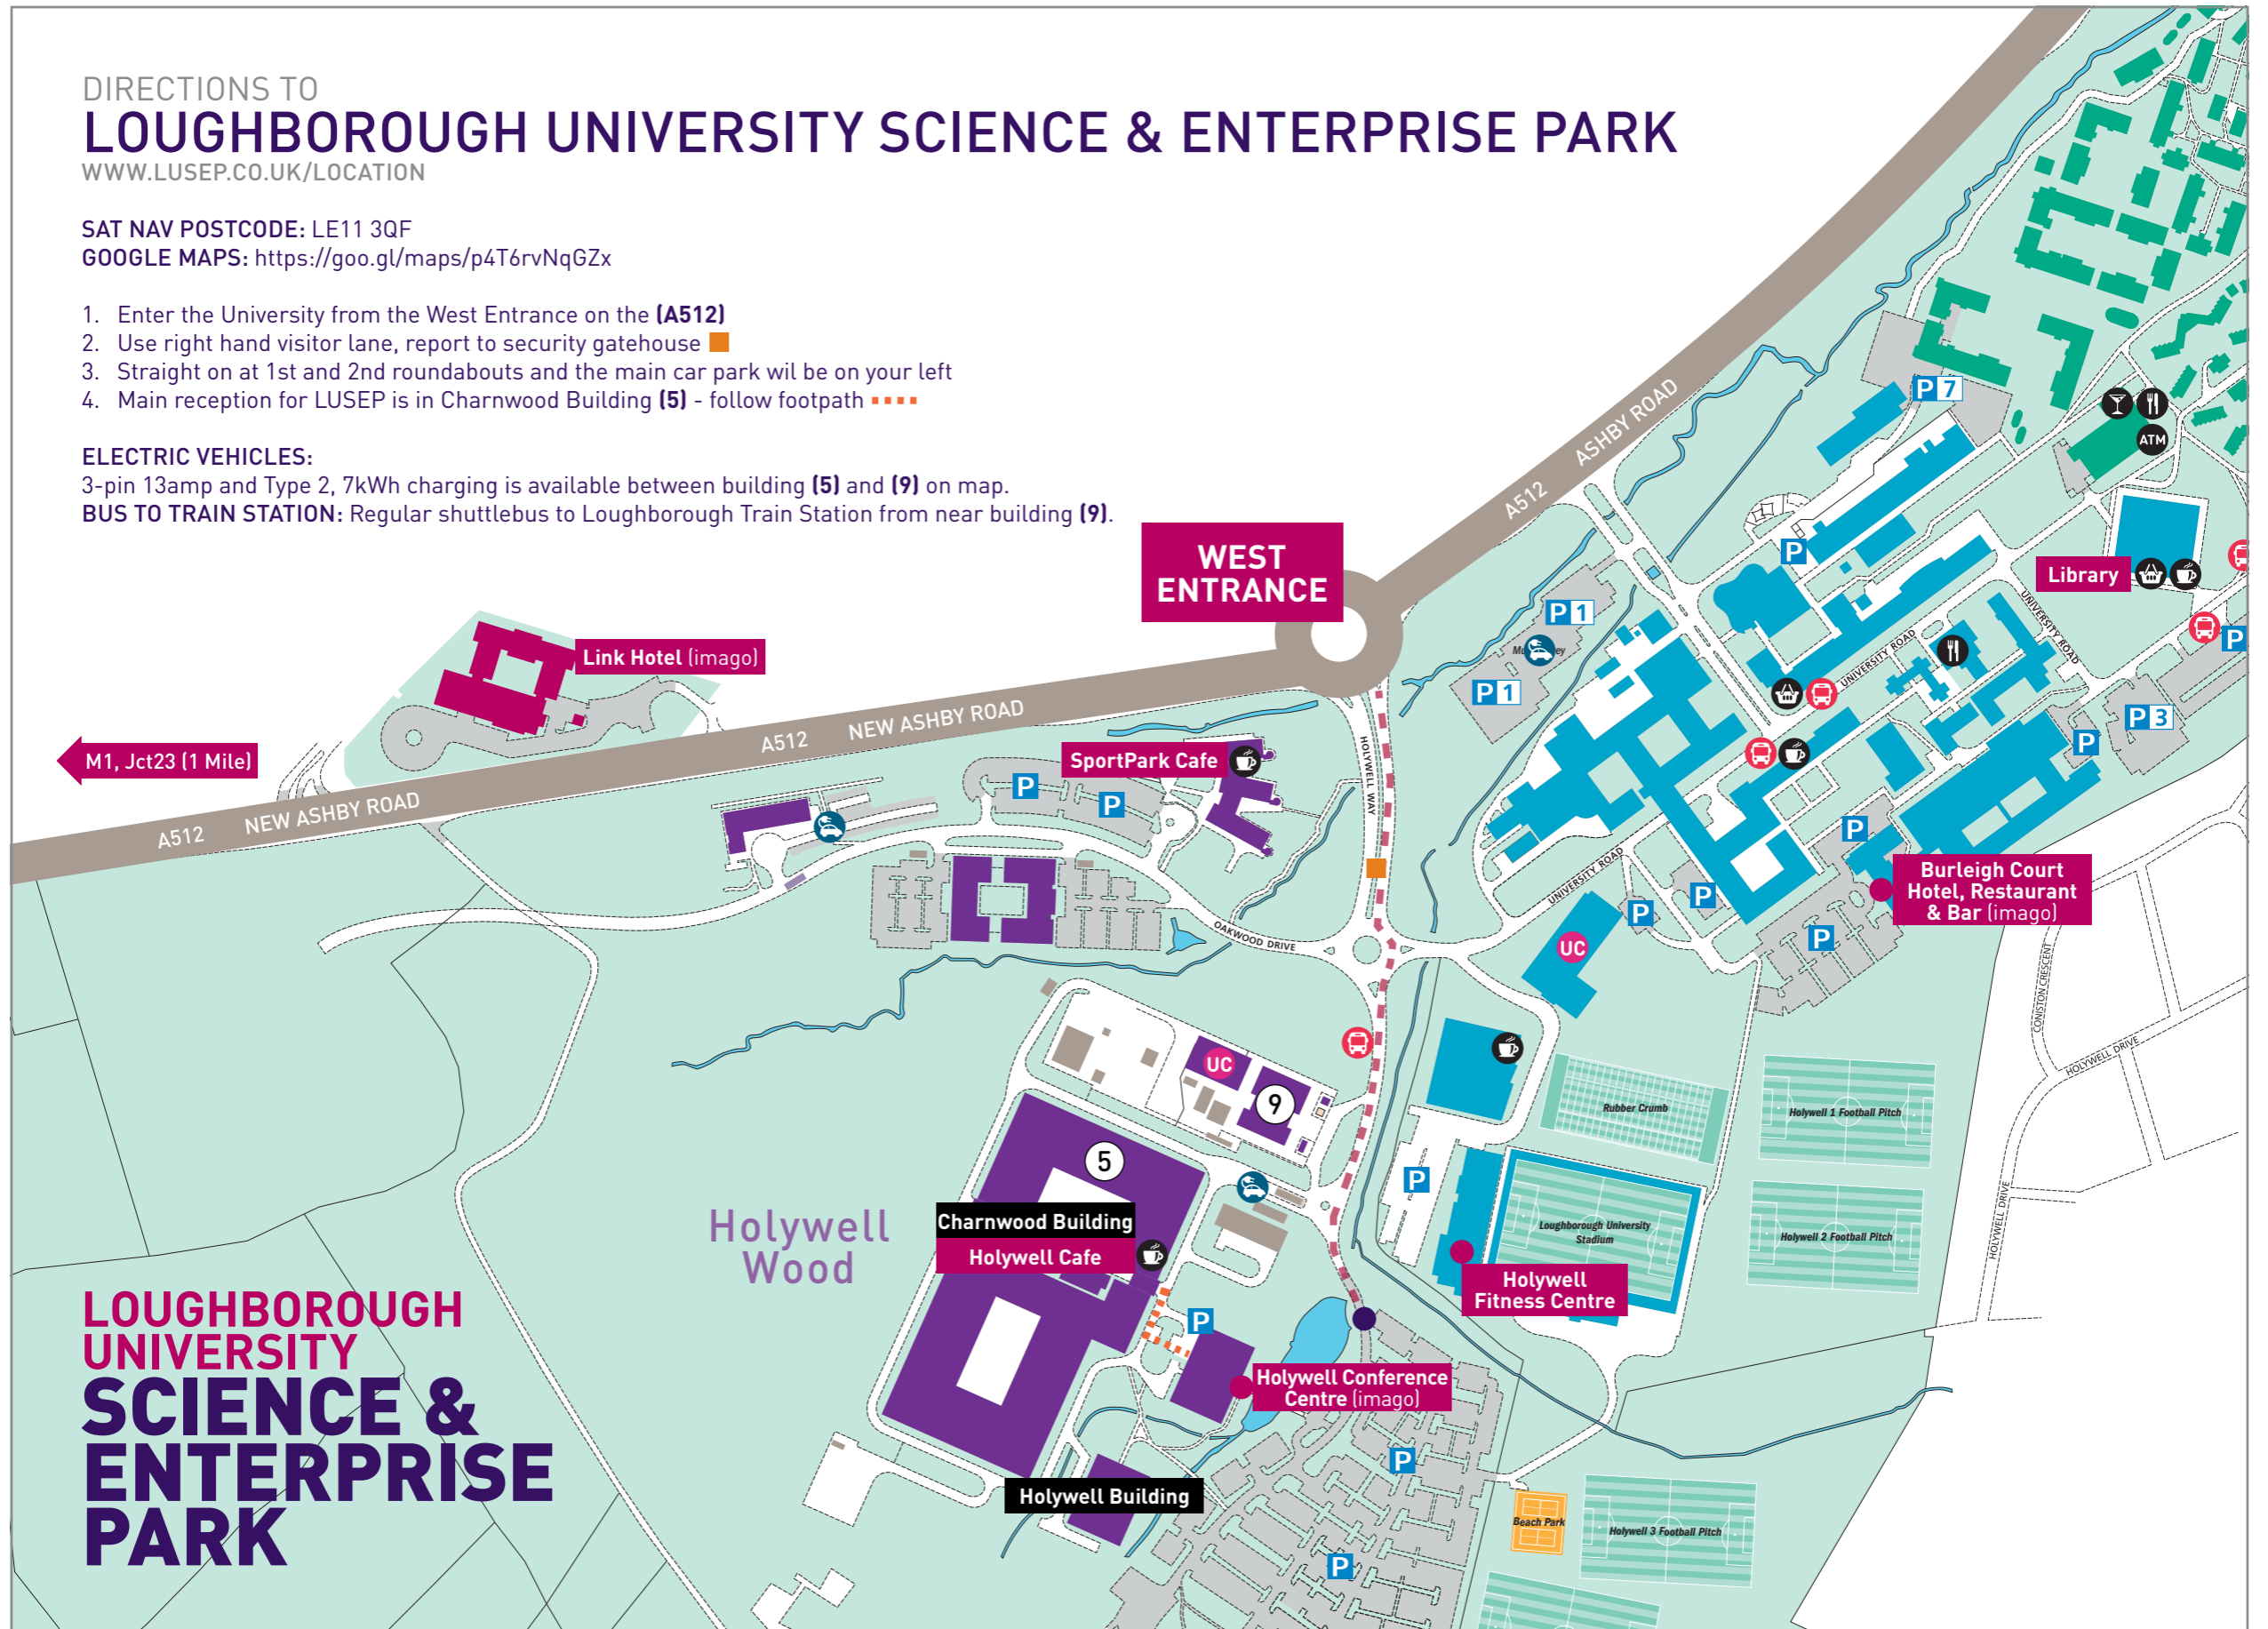

# DIRECTIONS TO LOUGHBOROUGH UNIVERSITY SCIENCE & ENTERPRISE PARK

WWW.LUSEP.CO.UK/LOCATION

SAT NAV POSTCODE: LE11 3QF

GOOGLE MAPS: <https://goo.gl/maps/p4T6rvNqGZx>

1. Enter the University from the West Entrance on the **(A512)**
2. Use right hand visitor lane, report to security gatehouse 
3. Straight on at 1st and 2nd roundabouts and the main car park will be on your left
4. Main reception for LUSEP is in Charnwood Building **(5)** - follow footpath 

## ELECTRIC VEHICLES:

3-pin 13amp and Type 2, 7kWh charging is available between building **(5)** and **(9)** on map.

**BUS TO TRAIN STATION:** Regular shuttlebus to Loughborough Train Station from near building **(9)**.

# LOUGHBOROUGH UNIVERSITY SCIENCE & ENTERPRISE PARK